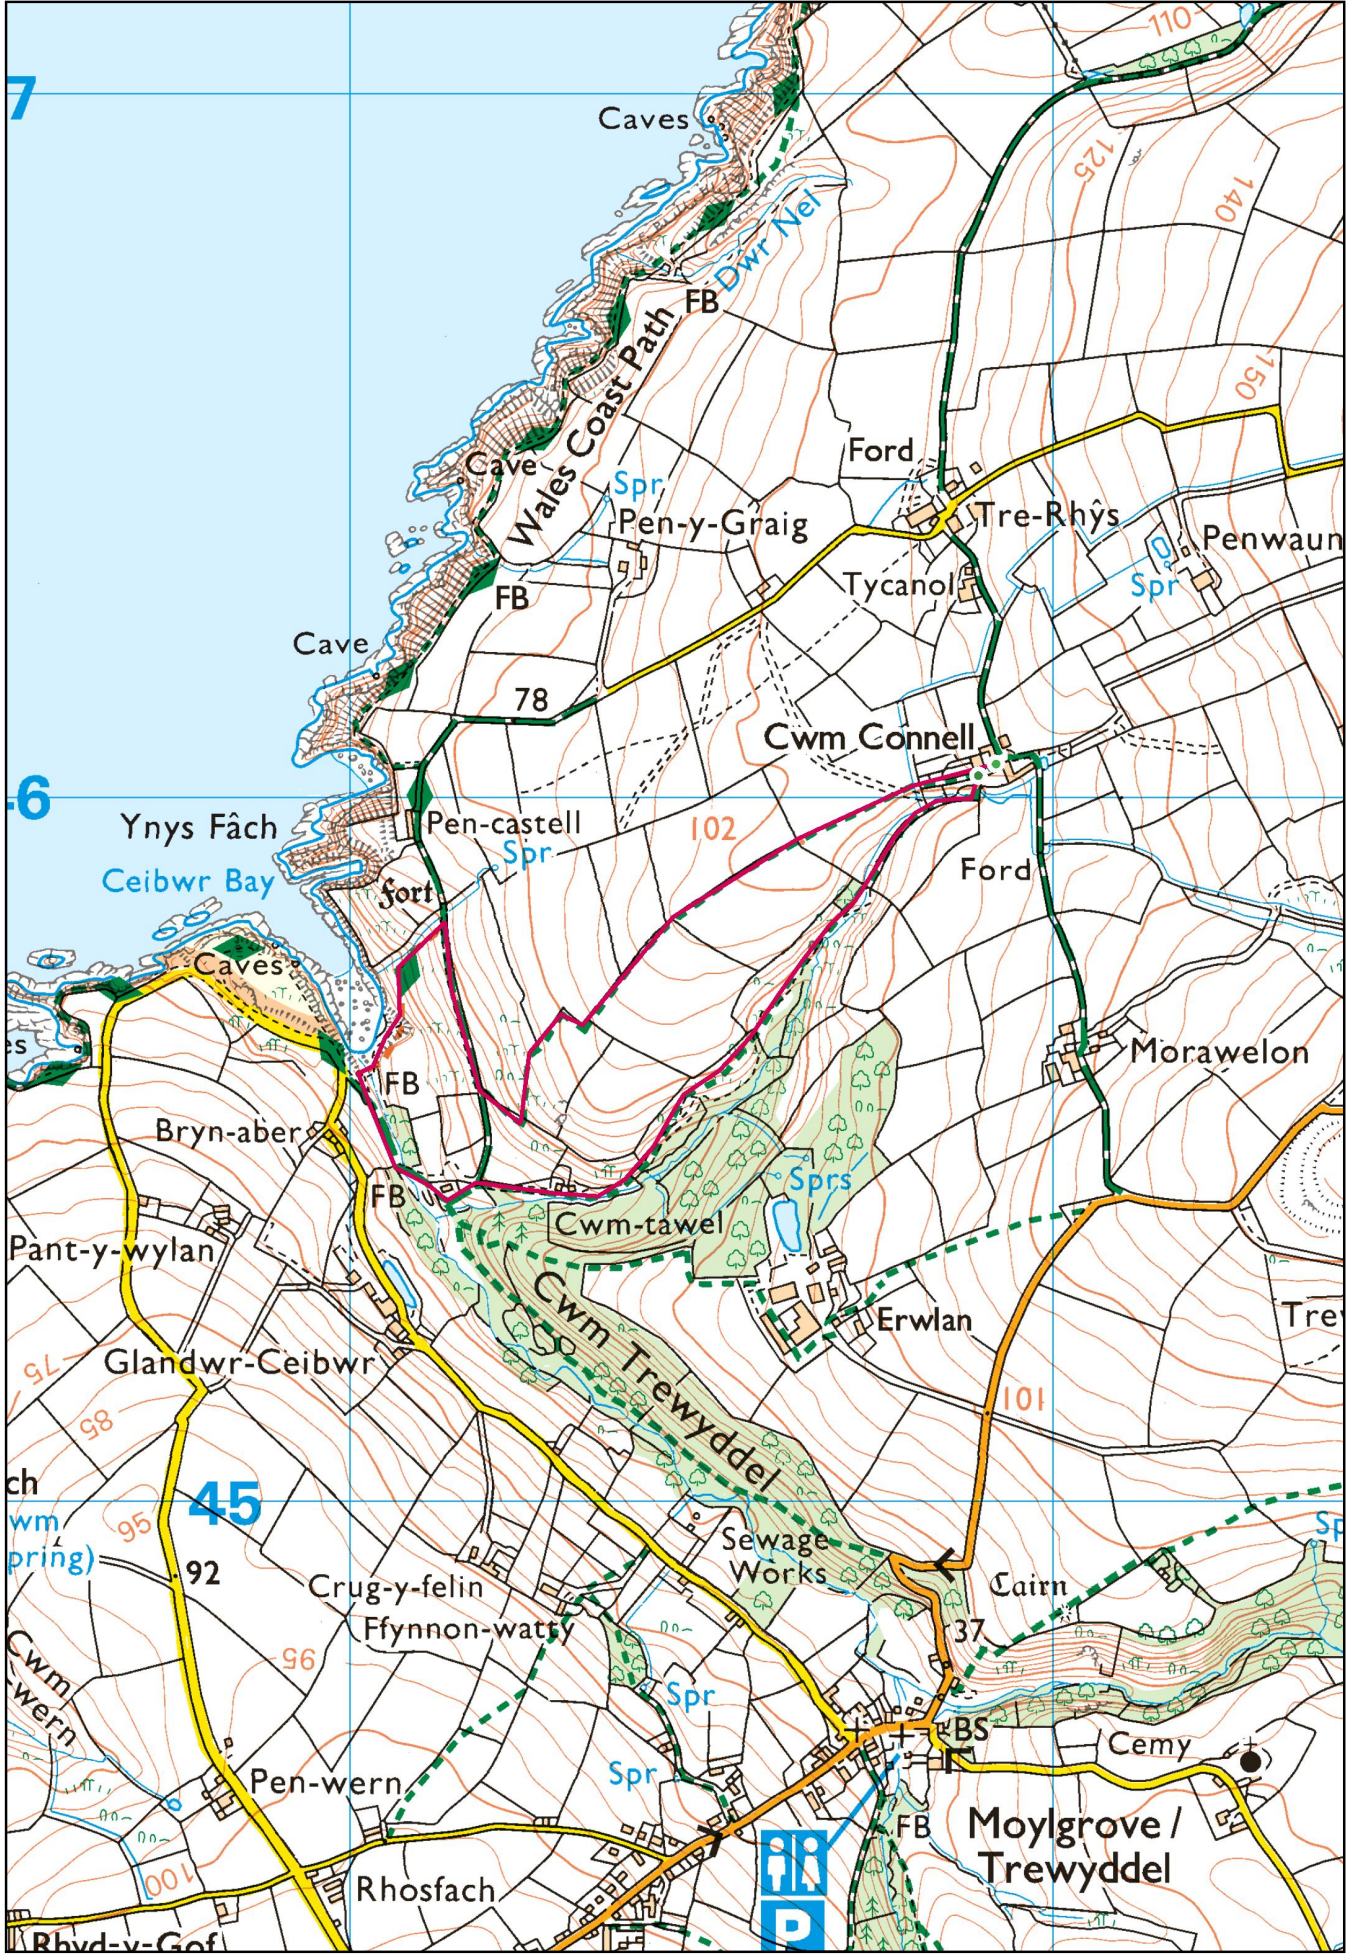

11

SN

12

47

SHORT LOOP TO CEIBWR BAY

46

SN

45

## Route Information

Short Loop to Ceibwr Bay

---

### Route Summary

Total Distance      **1.74 mi (2.79 km)**  
Elevation              **10 ft at lowest point**  
                             **355 ft at highest point**  
Total Ascent           **403 ft**

### Elevation Profile