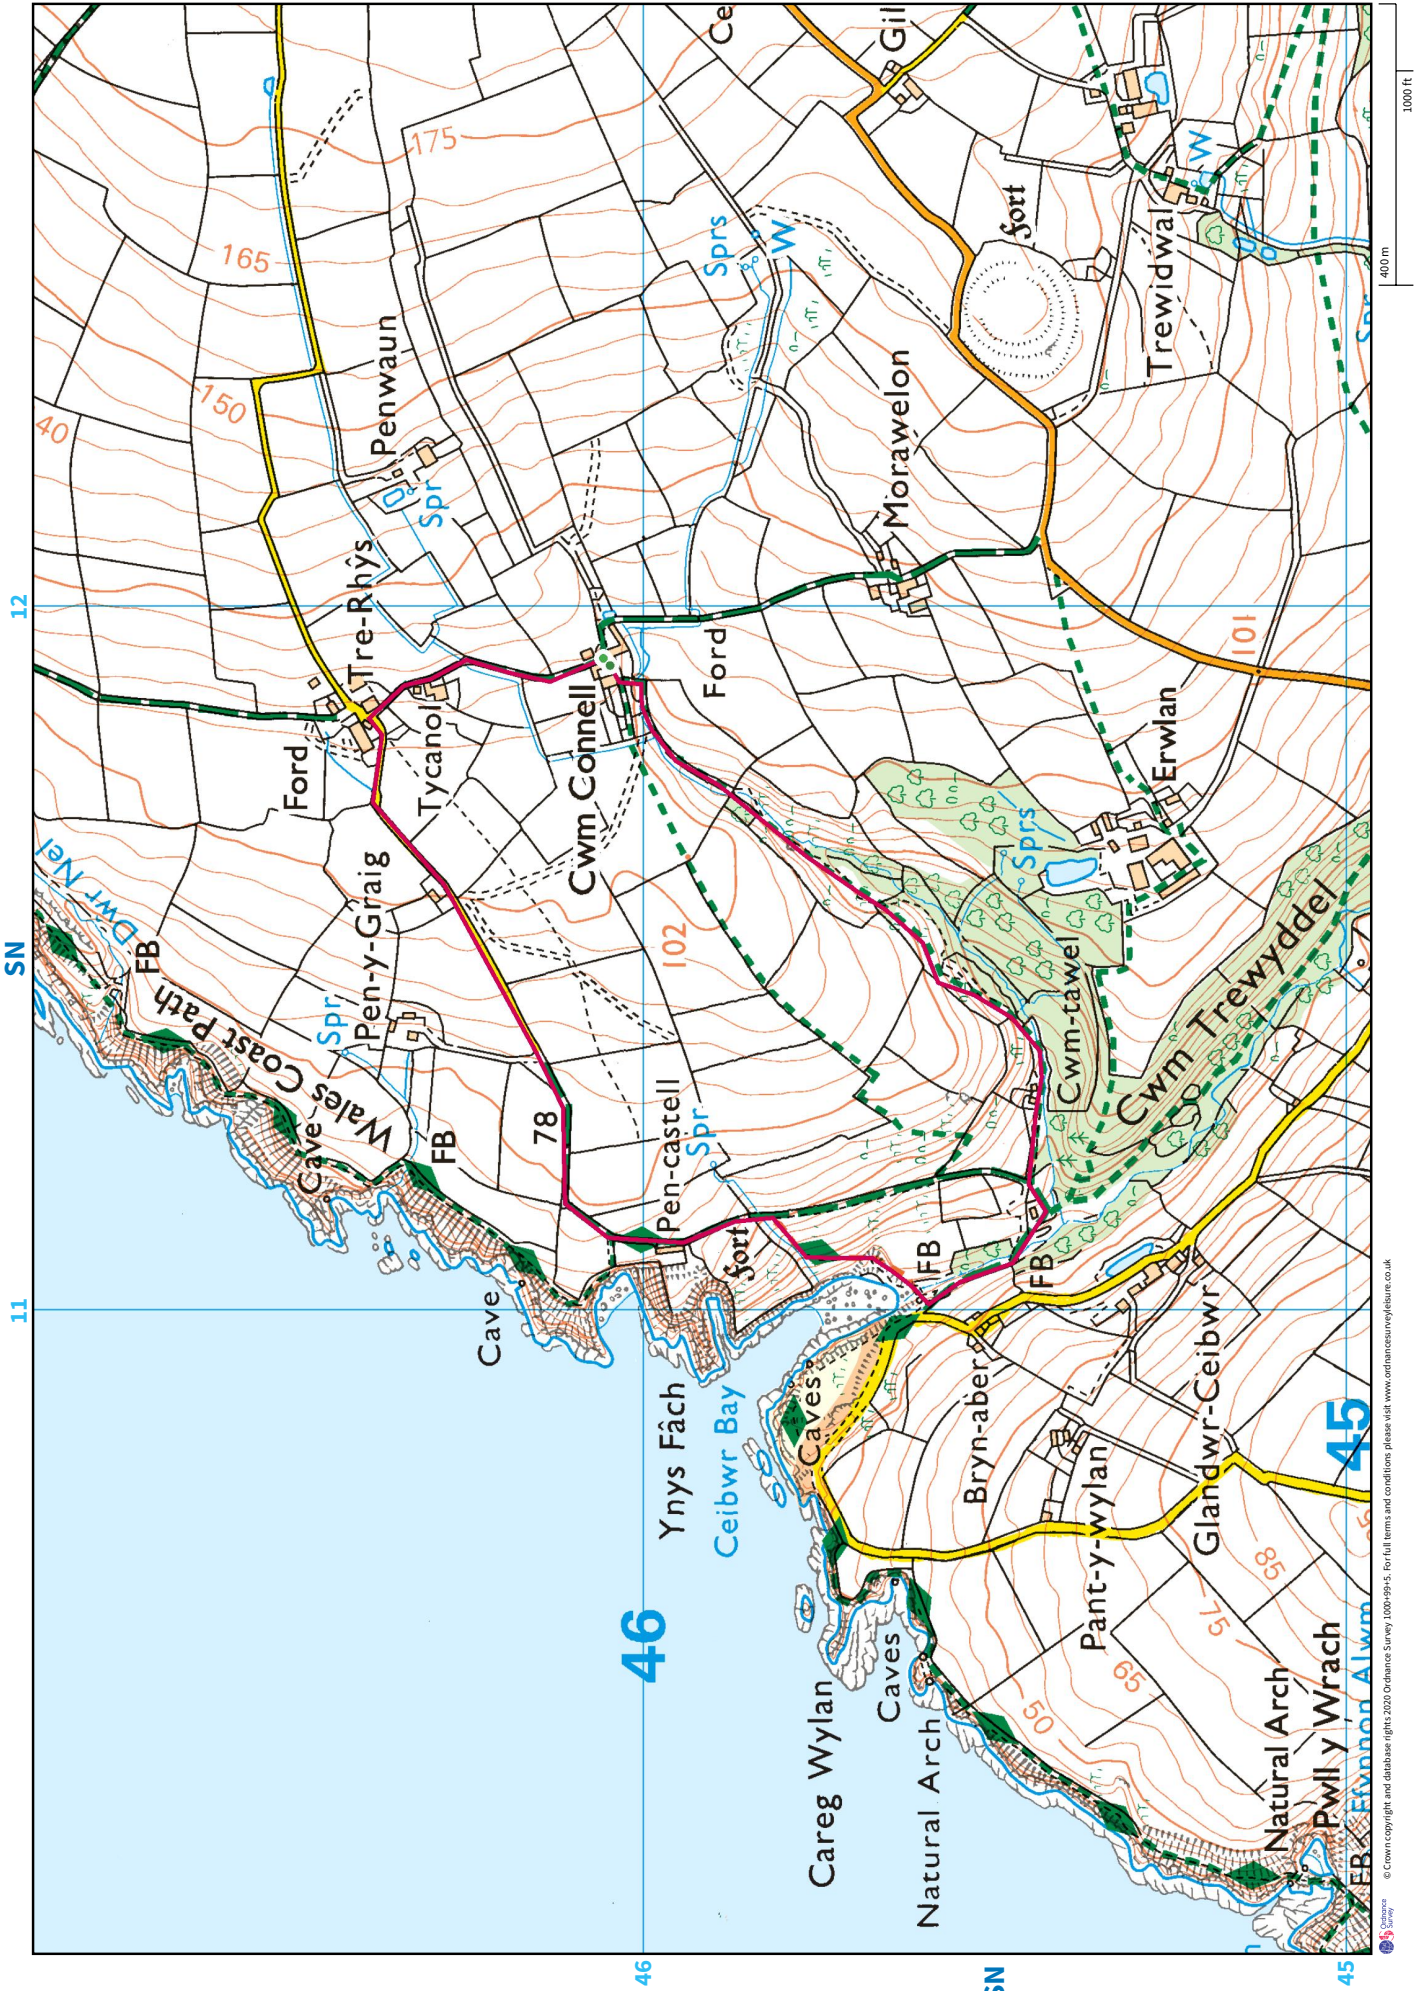

LONGER LOOP TO CEIBWR BAY

## Route Information

Longer Loop to Ceibwr Bay

---

### Route Summary

Total Distance	<b>1.9 mi (3.05 km)</b>
Elevation	<b>14 ft at lowest point</b> <b>379 ft at highest point</b>
Total Ascent	<b>374 ft</b>

---

### Elevation Profile